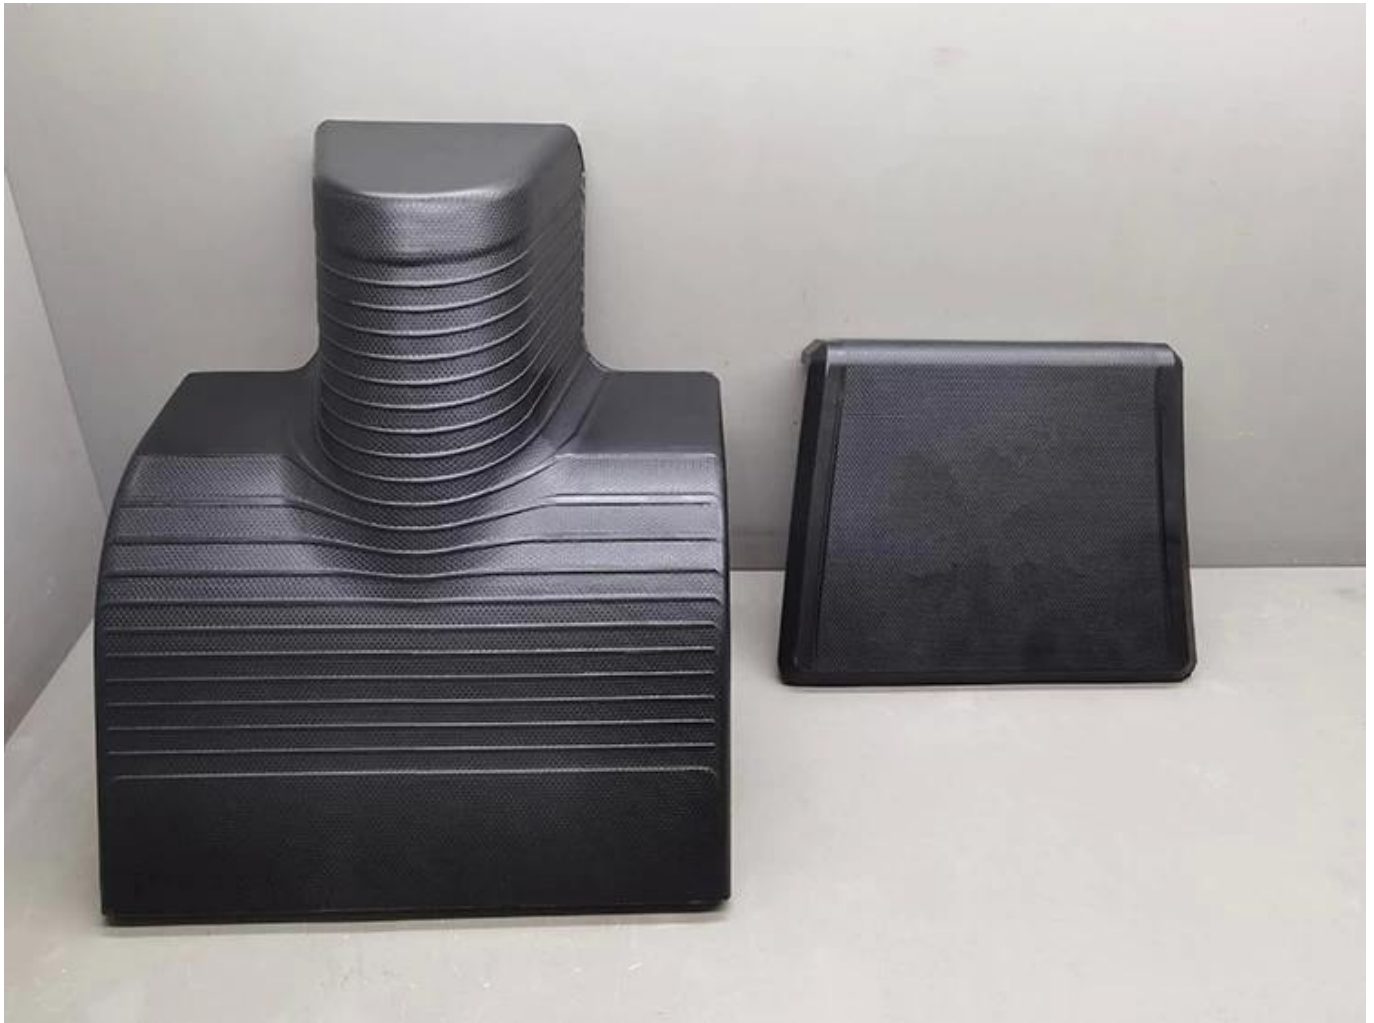

100%30

Avoid Excessive Heat

g F  
n N  
Num  
Wei  
ght:  
ons: 3  
f Orig  
2) Eac

Item # 8008  
Description: Gr  
packs of 1 ea

KM