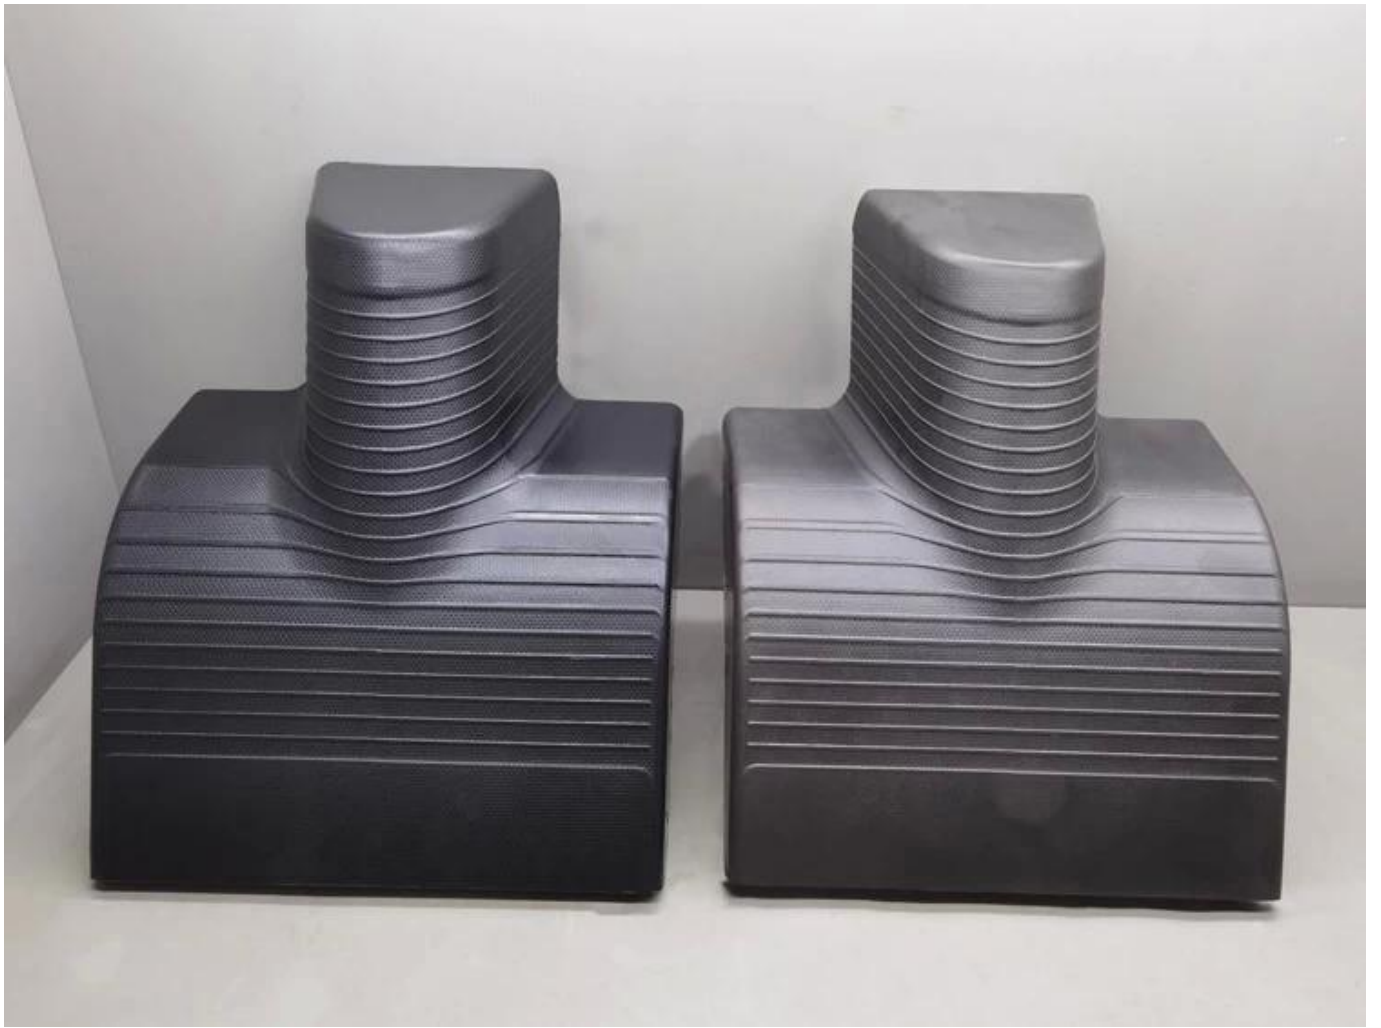

100%30

Avoid Excessive Heat

g F  
n N  
Num  
Wei  
ght:  
ons: 3  
f Orig  
2) Eac

Item # 8008  
Description: Gr  
packs of 1 ea

KM